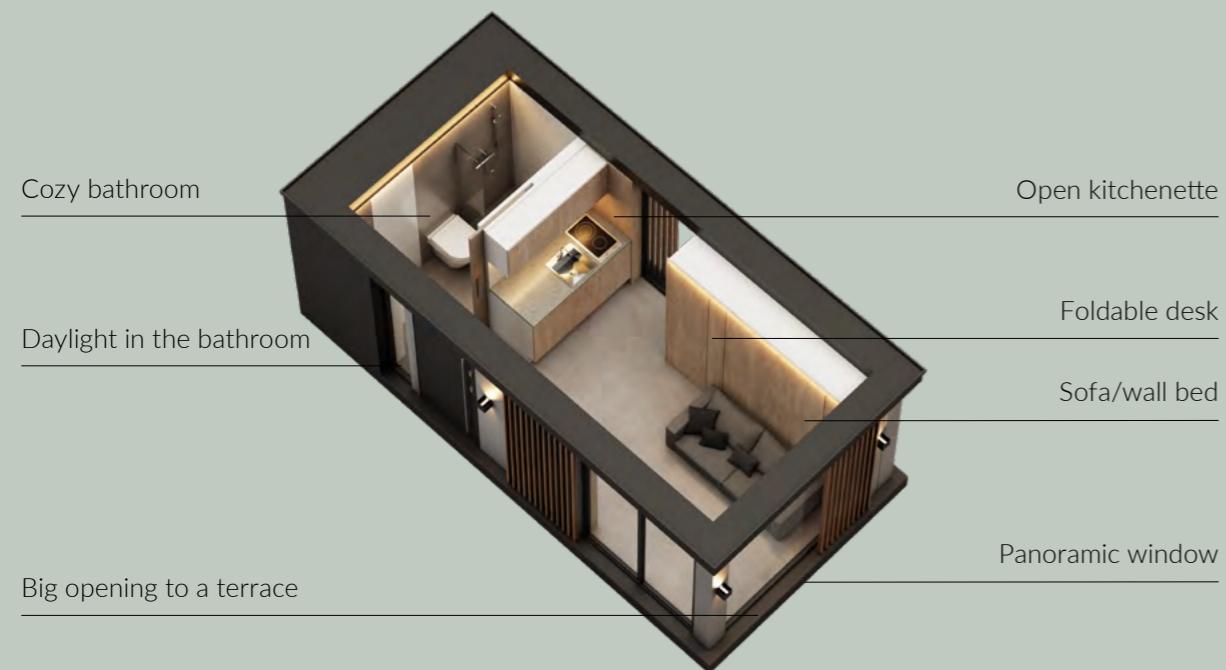

## 3 x 5.6 x 2.5m

Equipped with AC / electric WC / washbasin / infrared floor  
heating / motorized blind / motorized desk / atmospheric LED  
lighting / JBL speakers / media port / induction charger and more.

# 03

All you need from a living pod is here now with HOffice 03.

Luxury tiny house is a game changer.

**3 x 6.2 x 2.6m**

Equipped with AC / infrared floor heating / induction cooker / fridge / sofa / wall bed / foldable desk / architectural LED lighting / shower / bathroom and more.

## Living room

Day time setup with comfortable sofa and panoramic corner view.