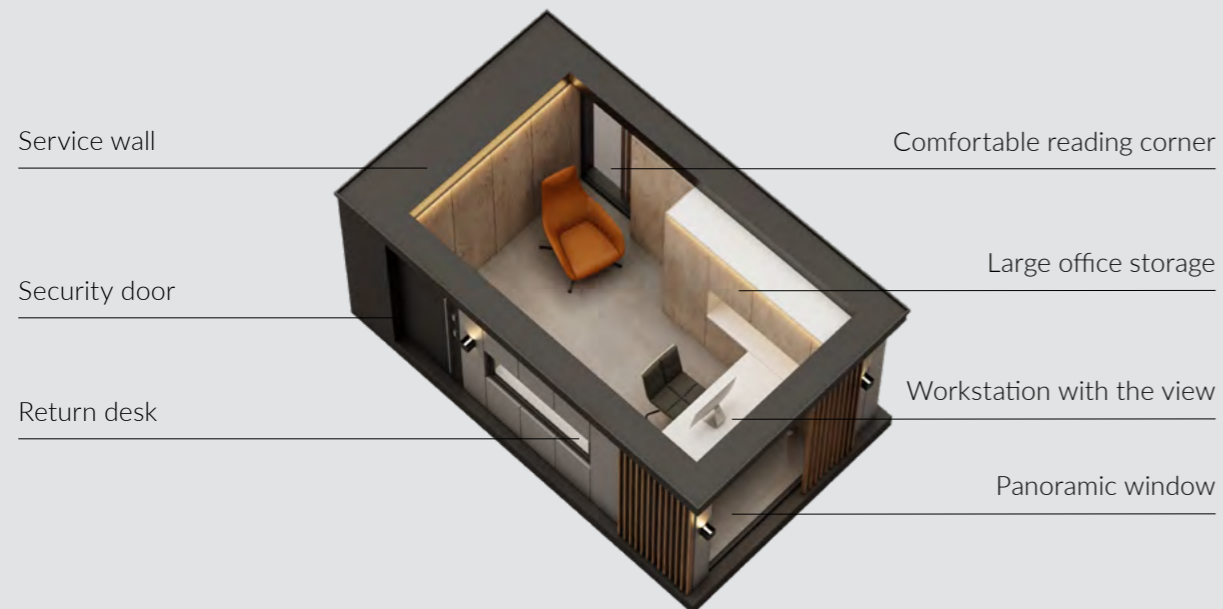

## 3 x 5 x 2.5m

Equipped with A/C / infrared floor heating / motorized blinds  
motorized desk / architectural LED lighting / JBL speakers / media  
port / wireless charger and more

## 3 x 5.6 x 2.5m

Equipped with AC / electric WC / washbasin / infrared floor  
heating / motorized blind / motorized desk / atmospheric LED  
lighting / JBL speakers / media port / induction charger and more.