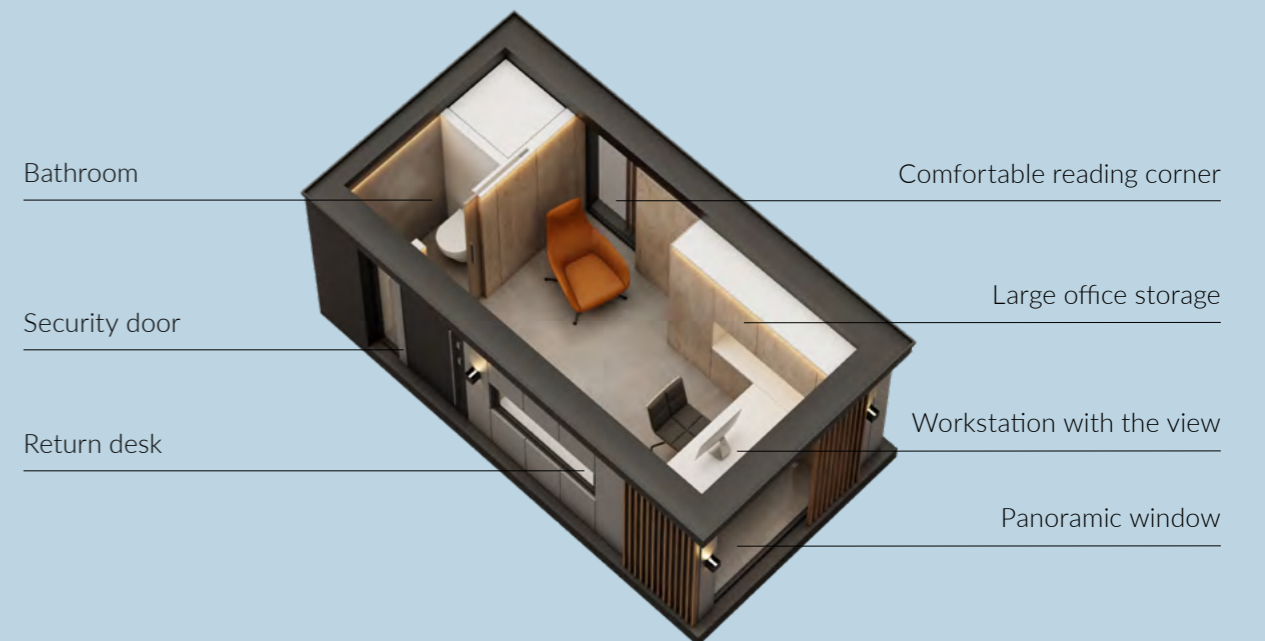

## 3 x 5 x 2.5m

Equipped with A/C / infrared floor heating / motorized blinds  
motorized desk / architectural LED lighting / JBL speakers / media  
port / wireless charger and more

## 3 x 5.6 x 2.5m

Equipped with AC / electric WC / washbasin / infrared floor  
heating / motorized blind / motorized desk / atmospheric LED  
lighting / JBL speakers / media port / induction charger and more.